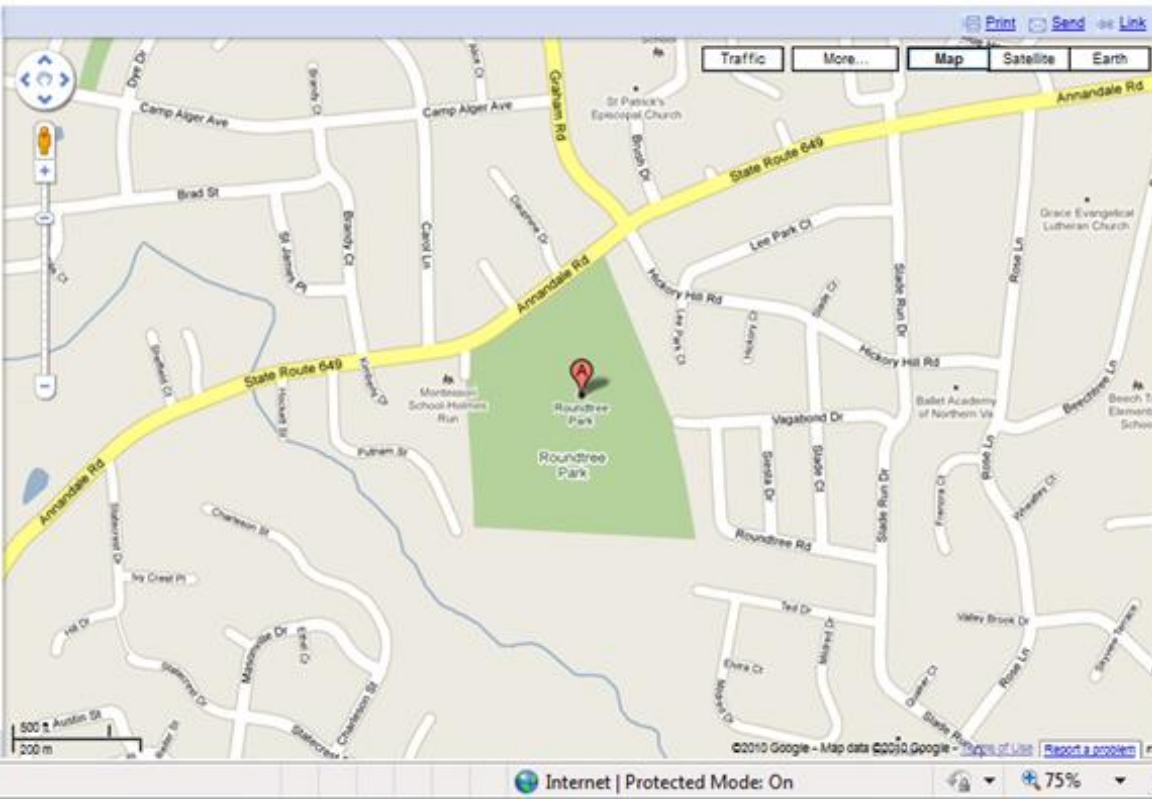

FALLS CHURCH – MCLEAN – VIENNA DISTRICT 13TH ANNUAL PICNIC CELEBRATION

JOIN US IN CELEBRATING THE END OF SUMMER WITH OTHER FAMILIES & MEMBERS!

POTLUCK PICNIC DETAILS:

SATURDAY, SEPTEMBER 18, 2010 FROM 11:00 AM TO 4:00 PM
ROUNDTREE PARK LOCATED AT 3411 CASILEAR ROAD, FALLS CHURCH 22042

DRINKS PROVIDED BY DISTRICT
EACH GROUP KINDLY REQUESTED TO BRING POTLUCK DISH TO SHARE

PLAYGROUNDS...HIKING AND NATURE TRAILS

WE LOOK FORWARD TO HOSTING A FUN-FILLED DAY WITH GOOD FOOD & FRIENDS

DIRECTIONS TO ROUNDTREE PARK:

FROM CAPITAL BELTWAY 495, TAKE EXIT ROUTE 50 EAST (ARLINGTON BOULEVARD); AFTER 1.5 MILES, TURN RIGHT ONTO GRAHAM ROAD; AFTER .8 MILES, TURN RIGHT ONTO ANNANDALE ROAD (STATE ROUTE 649); AFTER .2 MILES, TAKE FIRST LEFT ONTO CASILEAR ROAD; ROUNDTREE PARK WILL BE ON LEFT

SIGNS FOR OUR PICNIC WILL BE POSTED IN THE PARKING LOT